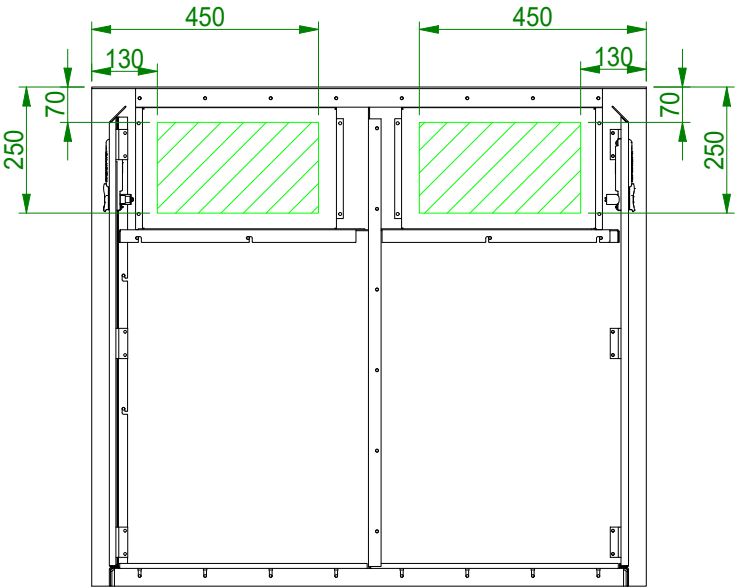

SINGLE + DCL

DOUBLE + DCL

DOUBLE + DCL

OPTION LED NUMBER  
max dimensions for lasercutting number

OPTION LED LOGO  
max dimensions for lasercutting logo