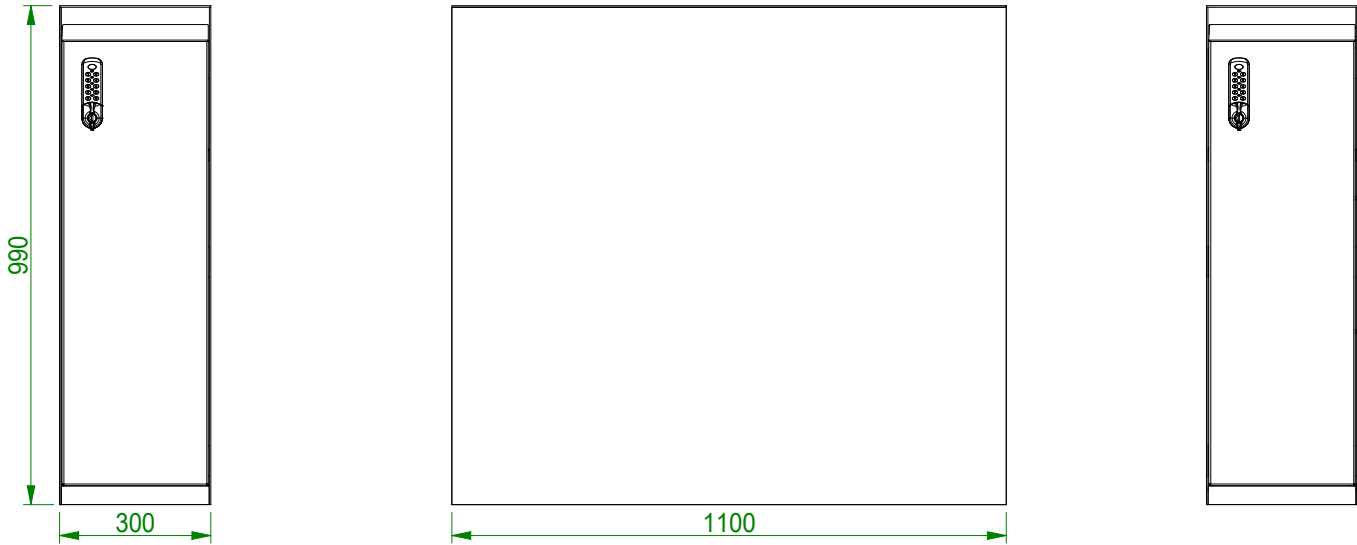

SINGLE + DCL

DOUBLE + DCL

DOUBLE + DCL

OPTION LED NUMBER  
max dimensions for lasercutting number

OPTION LED LOGO  
max dimensions for lasercutting logo